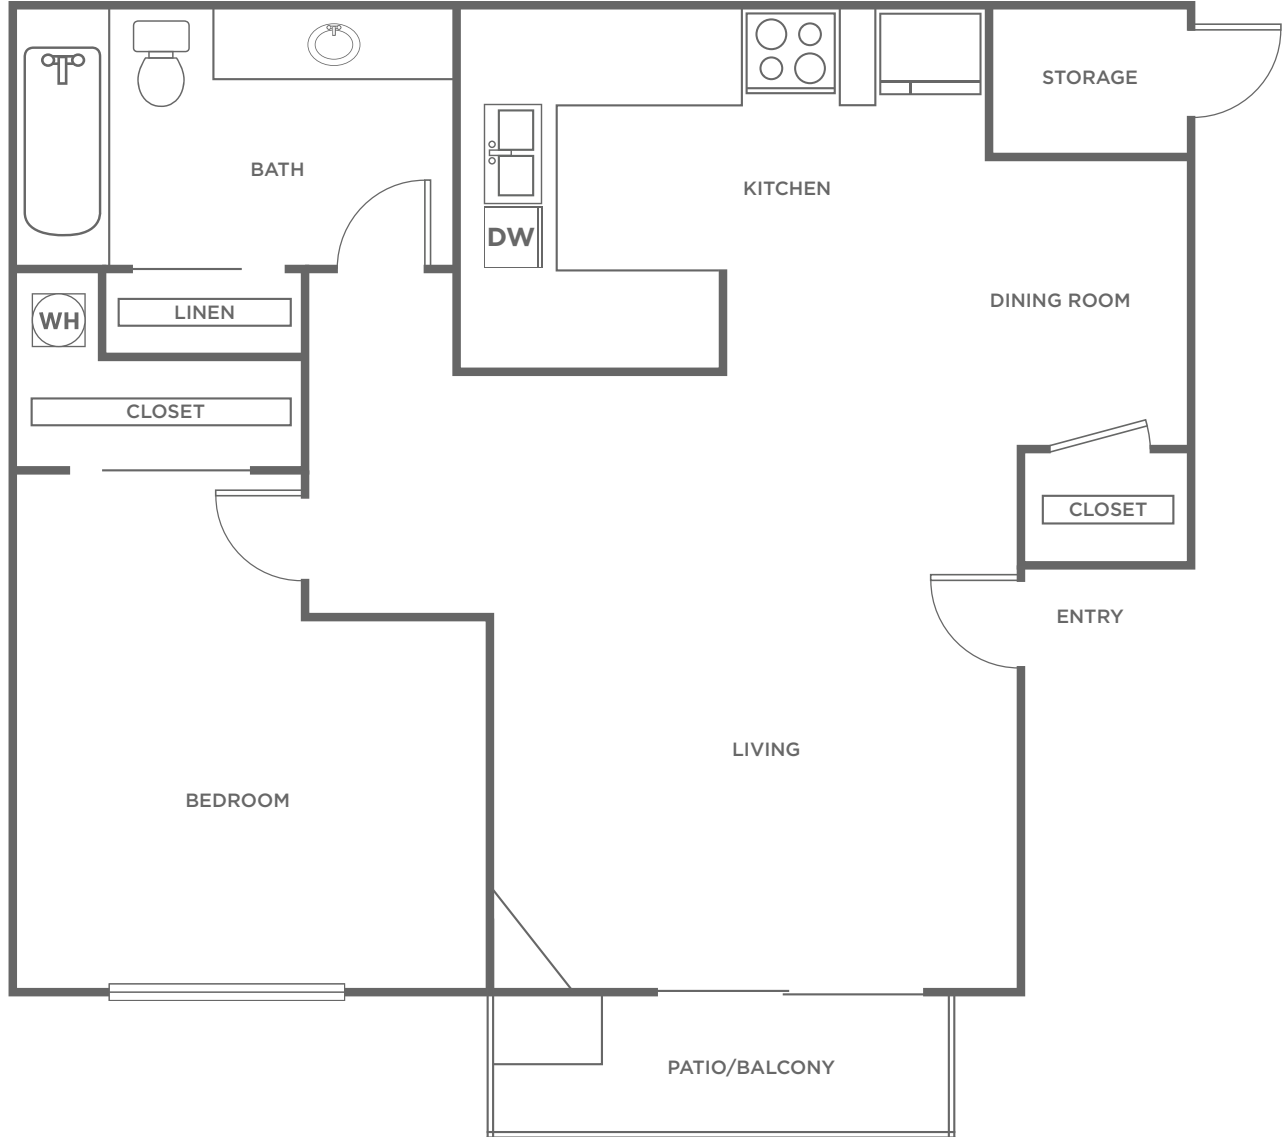

A

1 BED / 1 BATH

716

SQ. FT.

<i>Amber Glen</i>	8530 5th Ave. West Everett, WA 98204
	425-347-3505 www.amberglenapts.com

Dimensions and square footage shown are approximate and pricing/availability is subject to change.